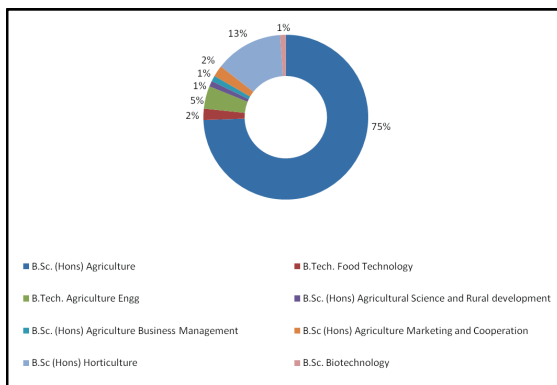

We take this opportunity to invite you to join us in our SIP. In order to enable you to have a well-rounded assessment of our students, we provide a wide placement interaction space from December – April. You may visit our campus on a date of your convenience during the scheduled time. You may also hold a Pre-Placement Talk (PPT) with the students to provide them relevant information pertaining to the nature of job, remuneration package, learning and growth opportunities, Work environment and places of posting. Please indicate your preferred dates for campus interviews by email in advance.

The summary of Students' Profile is provided to help you shortlist candidates. We can also arrange to send hard copies of the resumes, if required.

The Schedule

Selection Process : December,2024 - April,2025

Availability of students to join the organization : 12th May, 2025 - 1st August, 2025