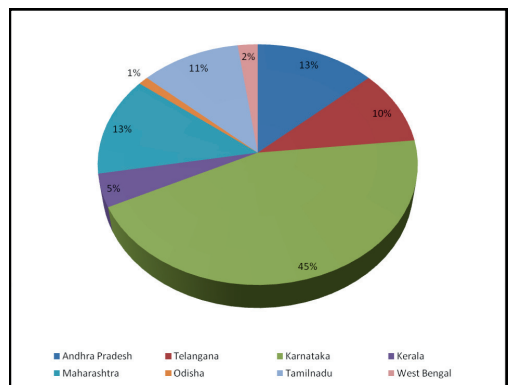

We take this opportunity to invite you to join us in our SIP. In order to enable you to have a well-rounded assessment of our students, we provide a wide placement interaction space from December – April. You may visit our campus on a date of your convenience during the scheduled time. You may also hold a Pre-Placement Talk (PPT) with the students to provide them relevant information pertaining to the nature of job, remuneration package, learning and growth opportunities, Work environment and places of posting. Please indicate your preferred dates for campus interviews by email in advance.

The summary of Students' Profile is provided to help you shortlist candidates. We can also arrange to send hard copies of the resumes, if required.

The Schedule

Selection Process : December,2024 - April,2025

Availability of students to join the organization : 12th May, 2025 - 1st August, 2025